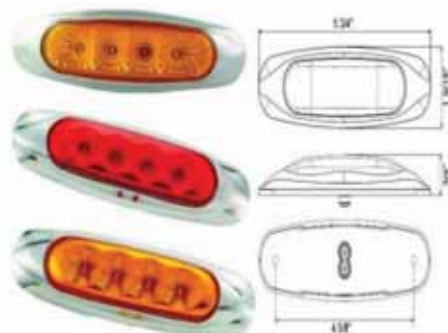

Truckers Toy Store Pty Ltd

News for the Road!

www.truckerstoystore.com.au

www.myspace.com/truckerstoystore

TRADING HOURS

OPEN 6 DAYS A WEEK!

8.30 am – 5.30 pm

MON – FRI

9.00 am – 2.00 pm SAT

CLOSED LABOUR DAY 10TH MARCH
AND CLOSED GOOD

FRIDAY 21ST MARCH UNTIL EASTER
MONDAY

24th MARCH

DISTRIBUTORS FOR

The
Chrome
Shop

CONTACT US

Truckers Toy Store P/L

630 Somerville Rd

Sunshine West Vic 3020

Cnr Fairbairn and Somerville Roads

Phone: +613 9311 9944

Fax: +613 9311 9122

E: info@truckerstoystore.com.au

Web: www.truckerstoystore.com.au

Myspace:

www.myspace.com/truckerstoystore

Message from the Team ...

We're back! After a well deserved holiday break, we're all ready to take on 2008 with a vengeance! We apologise about the lateness of this issue, but I am sure you will forgive us, as this issue has the 2008 TTS calendar tucked in with it, so it was well worth the wait! Enjoy 12 months of dreaming what your Rig could look like! Forget the girlie calendars! Stick our Calendar on your wall and start dreaming up your ideal Rig! Give us a call for a quote.

We have a huuge year planned! There are heaps of exciting changes in store – New people, new lights and stainless products, new designs, and a new looking store! The renovations are finished, (thank $%#@! Says Meeka) there is plenty more room for the workshop to fit more trucks in, and more warehouse storage space for more stock!

There is a new variety of stainless bling in the pipeline! Check out some pics in this issue of the latest International Eagle we have decked out for MITC!

Until next month...

Keep on Truckin!

What's New

Check these little beauties out. These are our newest range of LED lights! Lifetime guarantee! Shock proof! Waterproof! MULTIVOLT!!!

Left: Mini MULTI VOLT!
Available in: Amber, Red,
Clear Amber, Clear Red: